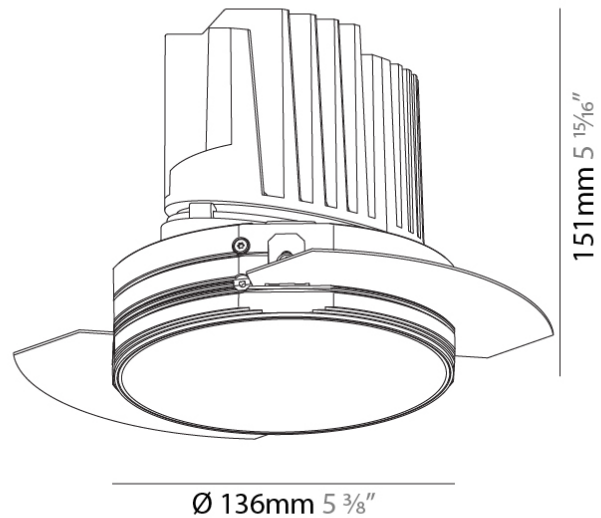

ELECTRICAL

Lamp Type: LED (Zhaga Standard)
Input Wattage (W): 13.2 / 16.5
Total Output Wattage (W): 12.1 / 14.7
Dimming: Tri-Mode (Non-Dimming and Phase Dimming (120Vac only) and 0-10V Dimming)
Driver Included: No
Driver Location: Recessed Housing
Driver Type: Constant Current - Universal
Driver Class: Class 2
Housing: See components
Input Voltage (V): 120 - 277
Constant Current (MA): 350

LED

Number of LEDs: 1
Color Temperature (°K): 2700 / 3000 / 3500 / 4000
Max. Delivered Lumen (lm): 814 / 877 / 911 / 930
Nominal Lumen (lm): 1246 / 1342 / 1396 / 1424
CRI: >90 CRI
Efficiency (%): 90.5
Lamp Life (hrs): 50000
Upon Request: RGB-W Tunable White Special Color Temperature Special LED

OPTICAL

Reflector°: 10
Optic°: Lens Pack - No Lens / Linear Spread Lens / Honeycomb / Spread Lens
Upon Request: Special Beam Angles

RATINGS AND CERTIFICATIONS

382, F 416-247-9319, www.zaneen.com
Certified and Compliant for North American Standards
IP rating: IP20