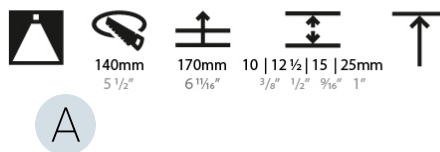

ELECTRICAL

Lamp Type: LED (Zhaga Standard)
Input Wattage (W): 13.2 / 16.5
Total Output Wattage (W): 12.1 / 14.7
Dimming: Tri-Mode (Non-Dimming and Phase Dimming (120Vac only) and 0-10V Dimming)
Driver Included: No
Driver Location: Recessed Housing
Driver Type: Constant Current - Universal
Driver Class: Class 2
Housing: See components
Input Voltage (V): 120 - 277
Constant Current (MA): 350

LED

Number of LEDs: 1
Color Temperature (°K): 2700 / 3000 / 3500 / 4000
Max. Delivered Lumen (lm): 814 / 877 / 911 / 930
Nominal Lumen (lm): 1246 / 1342 / 1396 / 1424
CRI: >90 CRI
Efficiency (%): 90.5
Lamp Life (hrs): 50000
Upon Request: RGB-W Tunable White Special Color Temperature Special LED

OPTICAL

Reflector°: 10
Optic°: Lens Pack - No Lens / Linear Spread Lens / Honeycomb / Spread Lens
Upon Request: Special Beam Angles

RATINGS AND CERTIFICATIONS

382, F 416-247-9319, www.zaneen.com
Certified and Compliant for North American Standards
IP rating: IP20